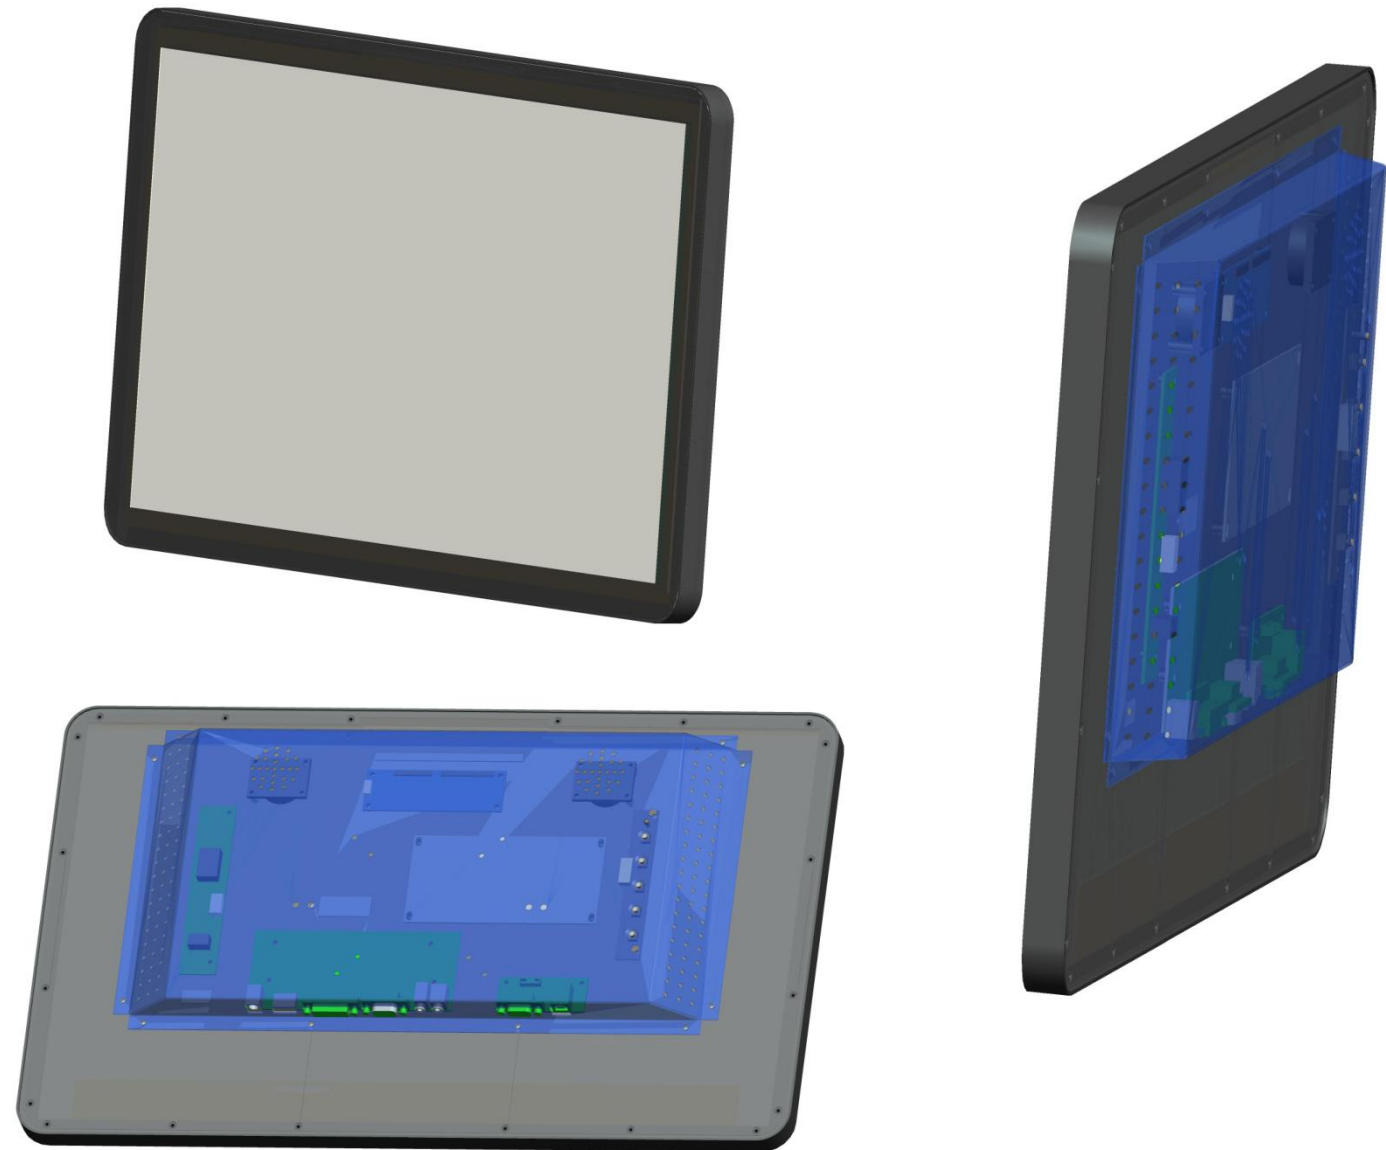

Self-service Coffee Machine

IDS With LED Around

Transparent Touch All-in-one Showcase

TOUCH ALL-IN-ONE 3D DRAWINGS

At TouchDisplays, we offer appearance & electronics of design service for you to choose. From idea to delivery, we can handle any design that you may need before your latest products. We have a very talented team of designers that will make sure that every detail of your products is on brand and sustainable for any marketplace.